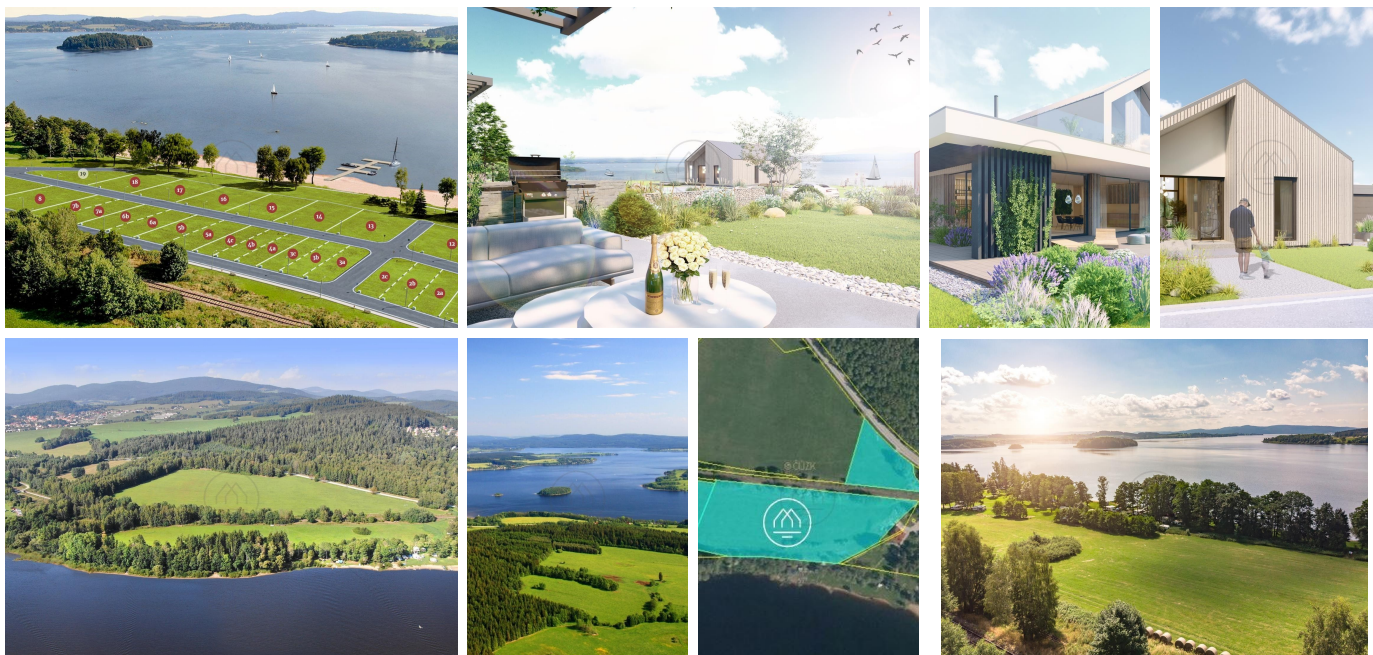

LIPNO REAL
Exclusive real estate around lake
Lipno

+420 601 005 006
info@lipno-real.com
www.lipno-real.com

The last building plot of 1,000 m² right by the shore - LIPNO LIFE

Horní Planá
Location

1000 m²
Plot size