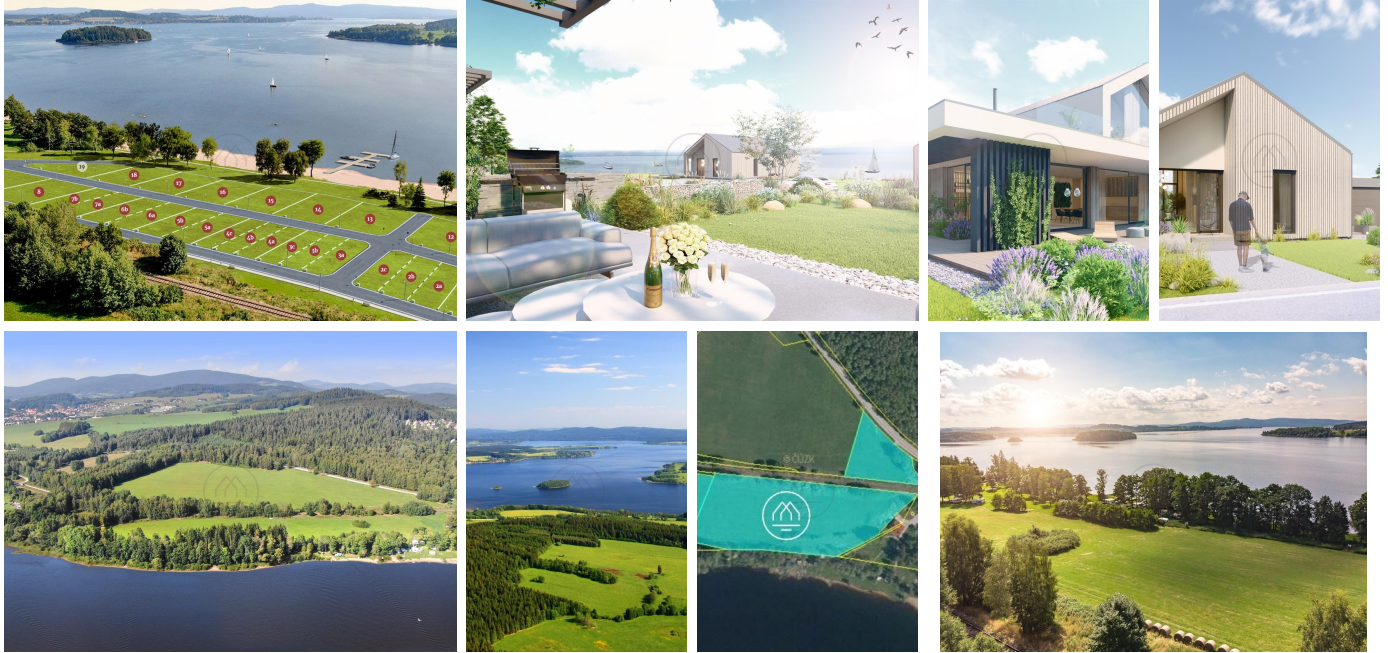

LIPNO REAL
Exclusive real estate around lake
Lipno

+420 601 005 006
info@lipno-real.com
www.lipno-real.com

The last building plot of 1,000 m² right by the shore - LIPNO LIFE

Horní Planá
Location

1000 m²
Plot size