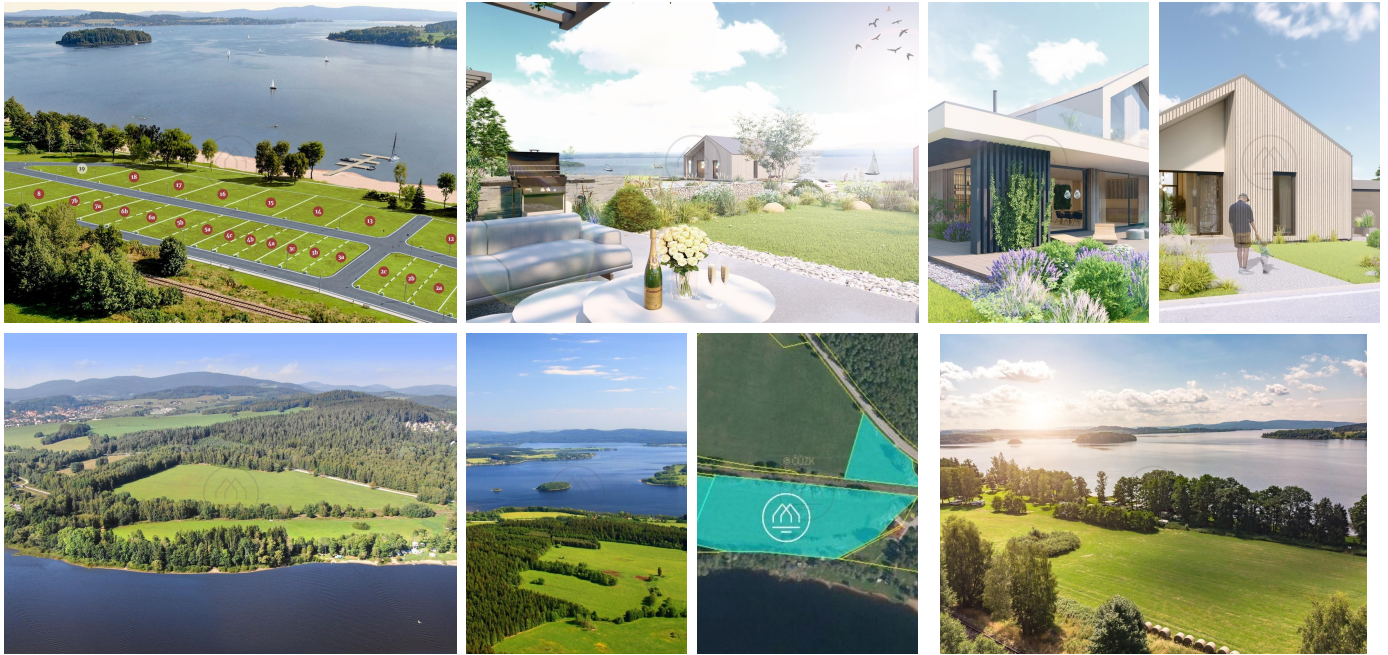

LIPNO REAL
Exclusive real estate around lake
Lipno

+420 601 005 006
info@lipno-real.com
www.lipno-real.com

The last building plot of 1,000 m² right by the shore - LIPNO LIFE

Horní Planá
Location

1000 m²
Plot size