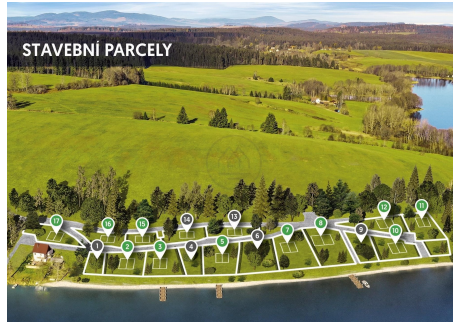

Building plots by the banks of the Lipno - LIPNO LOGGIA

Frymburk
Location

744 m²
Plot size

on request
Price

Description

We present exclusive waterfront building plots right by the banks of the Lipno in the Frymburká pole location.

The Lipno Loggia project - This is a completely unique luxury location "amazing places" focused on plenty of privacy in the middle of greenery and nature, with a view of the water, forests and partly also the center of Frymburk. The plots are suitable for recreational facilities, surrounded by mature trees with direct access to a private beach and possibly a pier with a boat. The advantage is complete peace, southern orientation and the possibility of using a partial slope.

Take advantage of the opportunity to reserve a luxury plot of land in an exceptional location right by the shore and implement your plan here, which will be appreciated for generations.

We exclusively offer year-round maintenance and rental management of the new property during your absence. We provide complete legal services and support during construction.