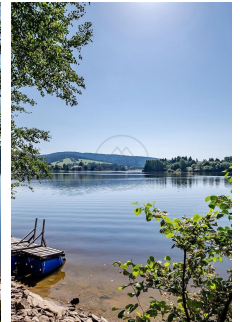

Building plots by the banks of the Lipno - LIPNO LOGGIA

Frymburk
Location

744 m²
Plot size

on request
Price

Description

We present exclusive waterfront building plots right by the banks of the Lipno in the Frymburká pole location.

The Lipno Loggia project - This is a completely unique luxury location "amazing places" focused on plenty of privacy in the middle of greenery and nature, with a view of the water, forests and partly also the center of Frymburk. The plots are suitable for recreational facilities, surrounded by mature trees with direct access to a private beach and possibly a pier with a boat. The advantage is complete peace, southern orientation and the possibility of using a partial slope.

Around Frymburk, all Lipno activities are available, cycling, hiking, fishing, water sports, skating, skiing, cross-country skiing and more. In the surroundings you will find everything you need for recreation, shops, restaurants, cycle paths, slopes and wellness.